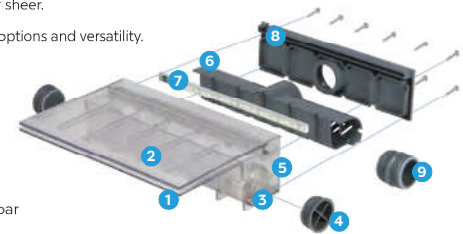

COLOR CHANGING COLORFALLS FEATURES:

1. Large weir opening produces a thick sheer for less wind deflection, more color and less chance of clogging.
2. Redesigned internal lip supports eliminate splitting of the water sheer.
3. 1 1/2" FIPT inlets on both sides and back for maximum plumbing options and versatility.
4. Includes (2) 1 1/2" plugs for unused plumbing inlets.
5. Self-draining body for easy winterization.
6. Removable baffle for easy cleaning and servicing.
7. Color Changing LED light bar is accessible from the rear of the unit for servicing.
8. Removable back plate provides access to the interior and light bar for routine maintenance.
9. Threaded adapter with silicone O-rings to connect multiple Color Changing Colorfalls.