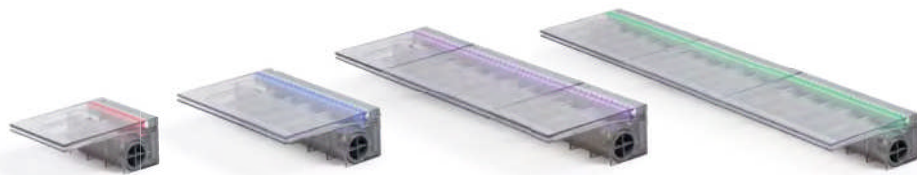

FS

▶

CAD

3D

COLOR CHANGING COLORFALLS

MODEL: CC06

MODEL: CC12

MODEL: CC24

MODEL: CC36

- Atlantic's Color Changing Colorfalls is the only modular sheer descent system with multiple light and configuration options, the most versatile way to add light and water to your landscape or hardscape
- Color Changing Colorfalls synchronize with Atlantic Hardscape and submersible lights to create illuminated landscapes
- Unlike other sheer descent waterfalls, Atlantic Color Changing Colorfalls may be linked together to create waterfalls of any width
- Create up to a 15-foot synchronized Color Changing Colorfalls using the Wiring Kit CCCM05
- Designed to install easily in any wall, indoors or out, whether stone, brick, block, stucco, tile or wood

- Atlantic's Color Changing Colorfalls' modular body style offers multiple inlets for maximum plumbing flexibility
- Generous weir openings resist clogging and create a thicker, fuller sheer for extra color and less wind deflection
- Colorfalls feature a 5" lip, 20' power cord and includes Color Changing Control Module, remote control and outdoor transformer
- For use with Formal Spillway Basins and Basin Kits

MODEL	LIST	FLOW RATE	PROJECTION*	INPUT VOLTAGE	WATTS	INLET	DIMENSIONS	WARRANTY
CC06	$265.99	600 gph	8" - 10" at 18"H & 600 gph (Rec. Height: 20" max.)	12 volt DC / 6-wire	1-3 variable	1/2" FIPT	6"W x 8"D x 3 1/2"H	1-year
CC12	$313.99	1,200 gph	8" - 10" at 18"H & 1,200 gph (Rec. Height: 20" max.)	12 volt DC / 6-wire	2-5 variable	1/2" FIPT	12"W x 8"D x 3 1/2"H	1-year
CC24	$509.99	2,400 gph	8" - 10" at 18"H & 2,400 gph (Rec. Height: 30" max.)	12 volt DC / 6-wire	3-10 variable	1/2" FIPT	24"W x 8"D x 3 1/2"H	1-year
CC36	$645.99	3,600 gph	8" - 10" at 18"H & 3,600 gph (Rec. Height: 40" max.)	12 volt DC / 6-wire	5-15 variable	1/2" FIPT	36"W x 8"D x 3 1/2"H	1-year

DID YOU KNOW?

Your Color Changing Colorfalls are fully compatible with all Atlantic Color Changing Lighting and the new InfiColor Smart Module and App. How? Newer lighting includes a Plug Adapter for use with Color Changing Modules and wiring. The new InfiColor Smart Module includes a Pigtail Adapter for backwards compatibility with Color Changing Colorfalls and SOL Color Changing Lighting. Page 76-77