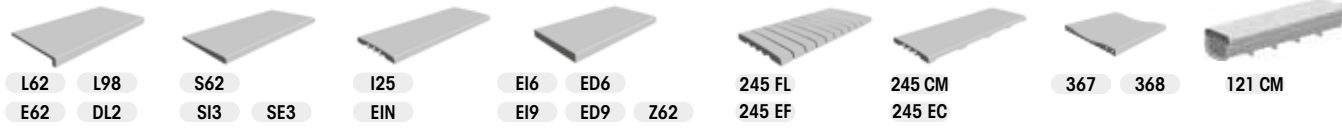

Alma Forest

450 N / 450 A

Alma Mist

452 N / 452 A